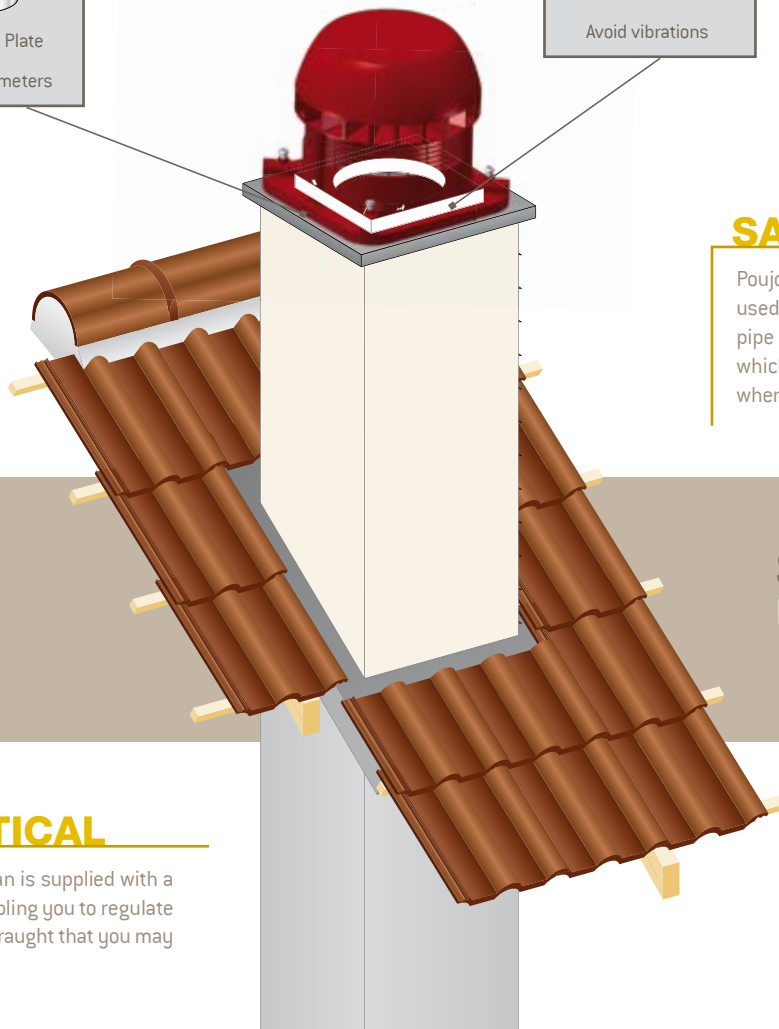

Fan Support Plate
Choice of diameters

SMX Mat
Avoid vibrations

Key Benefits

Using Smokex Fan

- Suitable for all fuels
- Works with all types of domestic stoves
- Full range of accessories
- Quick and easy to install

SAFETY

Poujoulat SMX gas (/oil) fan and controller when used with a solenoid valve fitted to the fuel supply pipe of the appliance provide a failsafe operation, which ensures that the fuel supply is shut down when the fan stops

SMOKEX FAN

Draught improvement solution

PRACTICAL

The Smokex Fan is supplied with a Controller enabling you to regulate the addition draught that you may require.