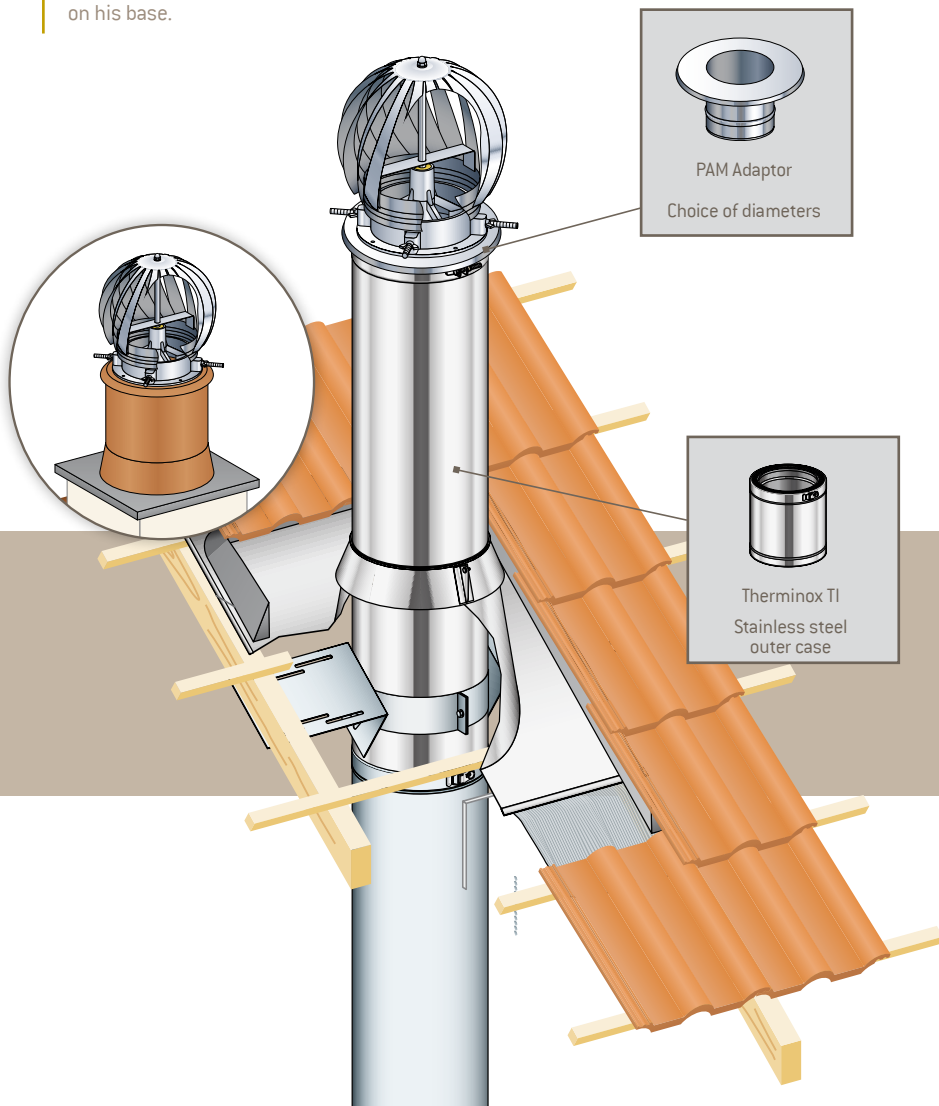

## PRACTICAL

The Smokex Fan is supplied with a Controller enabling you to regulate the addition draught that you may require.

### Fan unit size available

	SMX2	SMX4	SMX6	SMX8
Fireplace opening size (in square meter)	0.2 to 0.45	0.45 to 0.7	0.65 to 1.0	0.4 to 0.9
Flue diameter (in mm)	Ø150 to Ø230	Ø200 to Ø290	Ø250 to Ø320	Ø125 to Ø265

## PRACTICAL

for an easy sweeping access, the Aspirotor can be laterally rotated on his base.